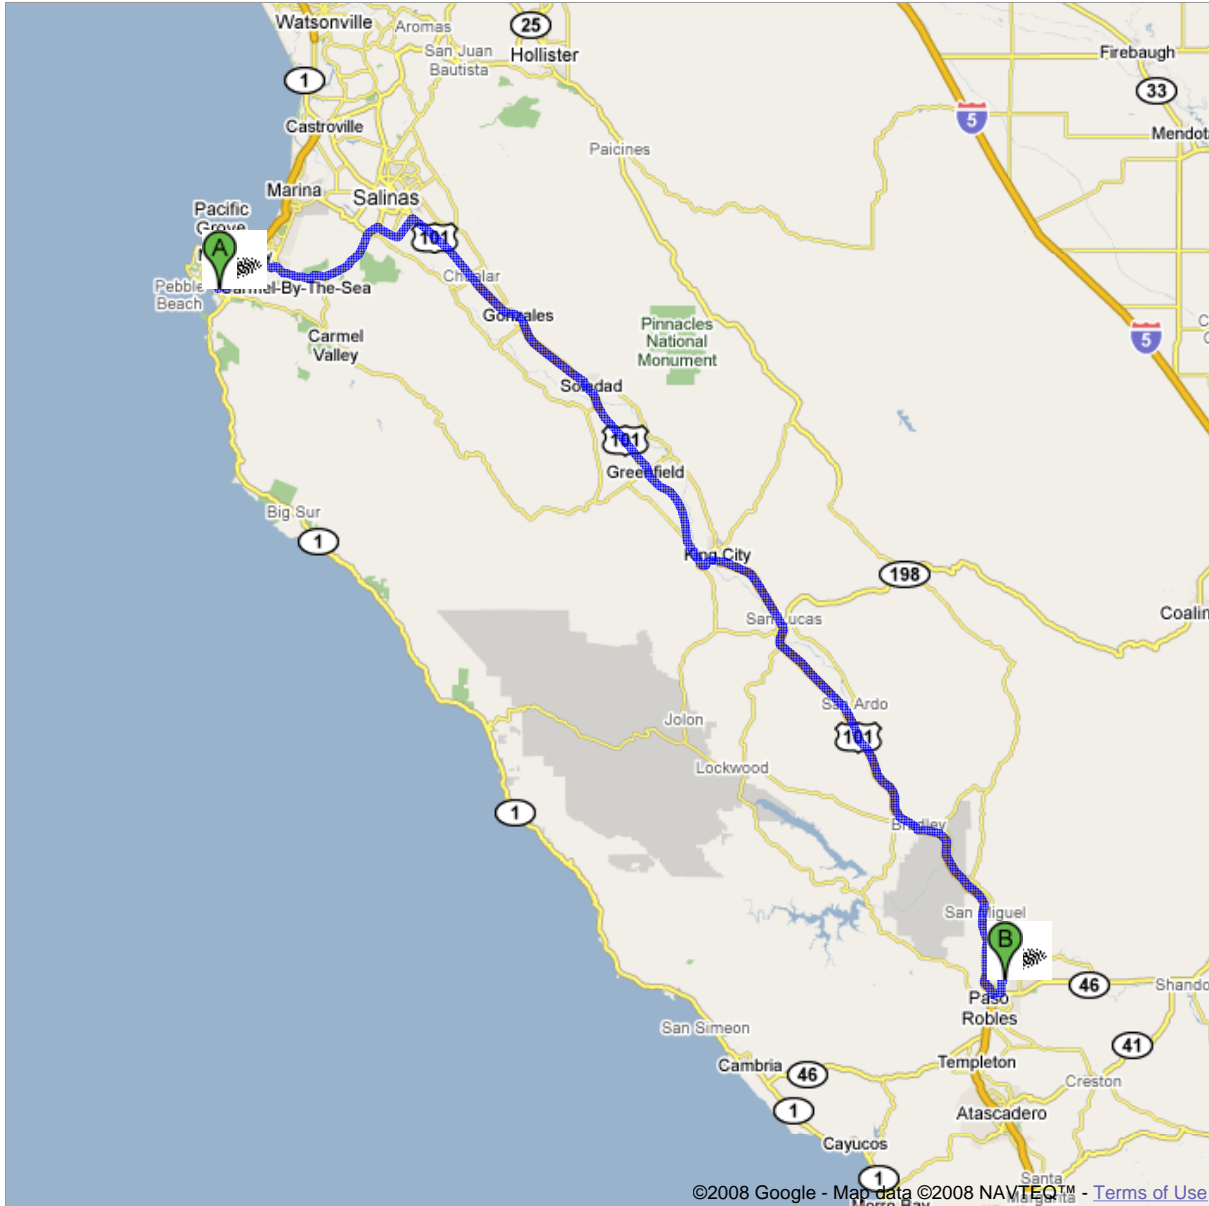

← 11. Turn **left** at **17 Mile Dr/Lopez Rd**
Continue to follow 17 Mile Dr
About 2 mins

go **0.6 mi**
total 4.4 mi

These directions are for planning purposes only. You may find that construction projects, traffic, weather, or other events may cause conditions to differ from the map results, and you should plan your route accordingly. You must obey all signs or notices regarding your route.

Map data ©2008 NAVTEQ™

Directions to 4230 Buena Vista Dr, Paso Robles, CA 93446
119 mi – about **2 hours 9 mins**

Save trees. Go green!
Download Google Maps on your phone at google.com/gmm

Cypress Inn
Lincoln Lane, Carmel, CA 93921

1. Head **north** on **Lincoln Ln** toward **Ocean Ave**

go **476 ft**
total 476 ft

2. Turn **right** at **Ocean Ave**
About 2 mins

go **0.7 mi**
total 0.8 mi

3. Turn **left** at **CA-1**
About 5 mins

go **4.0 mi**
total 4.8 mi

4. Exit onto **CA-68 E/Monterey Salinas Hwy** toward **Salinas**
About 17 mins

go **14.1 mi**
total 18.9 mi

5. Take exit **21** for **Spreckels Blvd**

go **0.2 mi**
total 19.1 mi

6. Turn **right** at **Spreckels Blvd**
About 3 mins