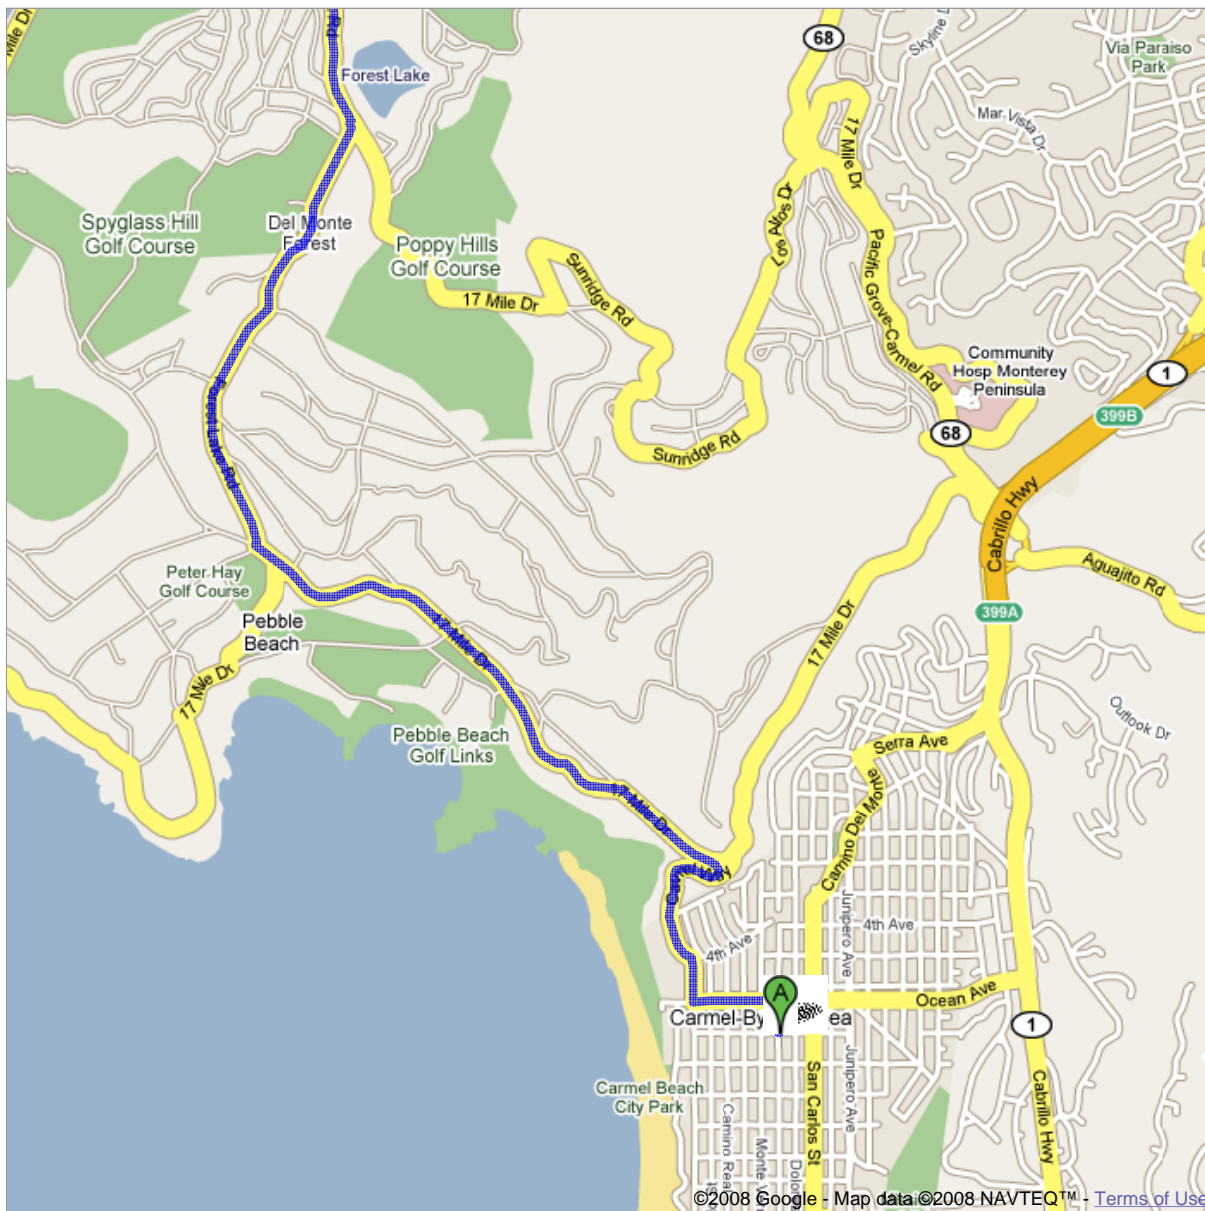

Directions to 17 Mile Dr, CA
4.4 mi – about 12 mins

Save trees. Go green!
 Download Google Maps on your phone at google.com/gmm

Cypress Inn
Lincoln Lane, Carmel, CA 93921

1. Head **north** on **Lincoln Ln** toward **Ocean Ave**

go 476 ft
total 476 ft

2. Turn **left** at **Ocean Ave**
About 1 min

go 0.2 mi
total 0.3 mi

3. Turn **right** at **San Antonio Ave**

go 0.1 mi
total 0.5 mi

4. Turn **left** to stay on **San Antonio Ave**

go 0.1 mi
total 0.6 mi

← 11. Turn **left** at **17 Mile Dr/Lopez Rd**
Continue to follow 17 Mile Dr
About 2 mins

go **0.6 mi**
total 4.4 mi

These directions are for planning purposes only. You may find that construction projects, traffic, weather, or other events may cause conditions to differ from the map results, and you should plan your route accordingly. You must obey all signs or notices regarding your route.

4. Exit onto **CA-68 E/Monterey Salinas Hwy** toward **Salinas**
About 17 mins

go **14.1 mi**
total 18.9 mi

5. Take exit **21** for **Spreckels Blvd**

go **0.2 mi**
total 19.1 mi

6. Turn **right** at **Spreckels Blvd**
About 3 mins